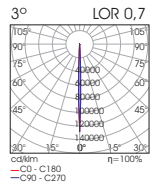

Model	CCT	LED Source	Beam Angle	Colour	Dimming Option	Accessories
BOX 2.5W Narrow (BOX 3N)	2700K (27C)	137lm	3° (VN)	Black (BL)	230VAC Phase Cut Dimmable* (230D)	cover Standard (0X) SNOOT Black (1X) SNOOT White (2X) (XX) extras No Extras (X0) Spike (X1) Belt (X2) Pole Base** (X3) Concrete Base (X4)
	3000K (30C)	149lm		White (WH)	24VDC PWM Dimmable (24D)	
	4000K (40C)	170lm				
	6500K (65C)	265lm				

* By trailing edge dimmers.
** Pole base supplied black as standard.

Ordering Code Example: BOX 3N-30C-VN-BL-230D-01