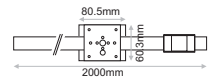

ACR.111 Pole Base Black
ACRW062 Pole Base White