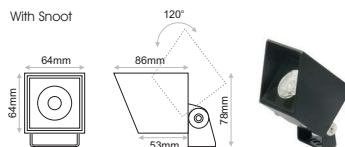

Box series of outdoor spotlights consists of a complete series of 5 different models in terms of consumption, available with accessories for different installations (plastic spike, concrete base, tree belt or pole base). Ideal for minimal architectural applications with low glare level due to the design of the luminaire and the extra snoot accessory. It is available in black or white colour as standard but custom RAL colours are also available upon request. Marine treatment is also offered upon request ensuring higher resistance to weather, UV, water and mould growth.

- Ingress Protection: IP66
- IK Rate: IK06
- Glare Rating: UGR < 18.6 (3°)
- Dimming options: Phase Cut Dimmable or 24VDC PWM Dimmable.
- Power cable: H05RN-F 3x0.75mm<sup>2</sup> L=2.0m
- Outer cable diameter: 7mm<sup>2</sup>
- Weight: 0,50kg

## L80/B10 50.000h

Tilt: 120°  
Rotate: 60°

Model	CCT	LED Source	Beam Angle	Colour	Dimming Option	Accessories
<b>BOX 2.5W Narrow</b> (BOX 3N)	2700K (27C)	137lm	3° (VN)	Black (BL)	230VAC Phase Cut Dimmable* (230D)	<b>cover</b> Standard (0X) SNOOT Black (1X) SNOOT White (2X) (XX) <b>extras</b> No Extras (X0) Spike (X1) Belt (X2) Pole Base** (X3) Concrete Base (X4)
	3000K (30C)	149lm		White (WH)	24VDC PWM Dimmable (24D)	
	4000K (40C)	170lm				
	6500K (65C)	265lm				