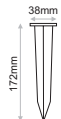

## L80/B10 50.000h

Tilt: 120°  
Rotate: 60°

Model	CCT	LED Source	Beam Angle	Colour	Dimming Option	Accessories
<b>BOX 2.5W Narrow</b> (BOX 3N)	2700K (27C)	137lm	3° (VN)	Black (BL)	230VAC Phase Cut Dimmable* (230D)	<b>cover</b> Standard (0X) SNOOT Black (1X) SNOOT White (2X) (XX) <b>extras</b> No Extras (X0) Spike (X1) Belt (X2) Pole Base** (X3) Concrete Base (X4)
	3000K (30C)	149lm		White (WH)	24VDC PWM Dimmable (24D)	
	4000K (40C)	170lm				
	6500K (65C)	265lm				

\* By trailing edge dimmers.  
 \*\* Pole base supplied black as standard.

Ordering Code Example: BOX 3N-30C-VN-BL-230D-01

Accessories

ACR.001 Snoot Black  
 ACR.002 Snoot White

ACR.003 Plastic Spike

ACR.028 Concrete base

ACR.077 Belt S Accessory

ACR.111 Pole Base Black  
 ACRW062 Pole Base White