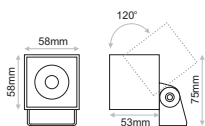

- Ingress Protection: IP66
- IK Rate: IK06
- Glare Rating: UGR < 18.6 (3°)
- Dimming options: Phase Cut Dimmable or 24VDC PWM Dimmable.
- Power cable: H05RN-F 3x0.75mm<sup>2</sup> L=2.0m
- Outer cable diameter: 7mm<sup>2</sup>
- Weight: 0,50kg

## L80/B10 50.000h

Tilt: 120°  
Rotate: 60°

Model	CCT	LED Source	Beam Angle	Colour	Dimming Option	Accessories
<b>BOX 2.5W Narrow</b> (BOX 3N)	2700K (27C)	137lm	3° (VN)	Black (BL)	230VAC Phase Cut Dimmable* (230D)	<b>cover</b> Standard (0X) SNOOT Black (1X) SNOOT White (2X) (XX) <b>extras</b> No Extras (X0) Spike (X1) Belt (X2) Pole Base** (X3) Concrete Base (X4)
	3000K (30C)	149lm		White (WH)	24VDC PWM Dimmable (24D)	
	4000K (40C)	170lm				
	6500K (65C)	265lm				